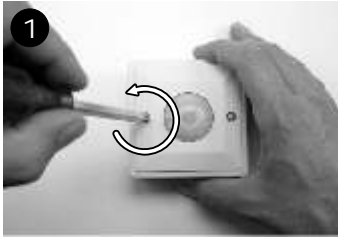

WALL/CEILING 360° DETECTOR

HOME CONTROL

	1		8		360° X 14m X 5m	12		3sec 40min	14		15		MAX. 2000W	17		
	E27- 1000W	20		E27- 2000W	21		H05RN-F 2 X 1mm ²	24		8mm	26		12V / max.400W	29		GUARANTEE 2 YEAR

WWW.ELRO.EU
 Roos Electronics bv.
 Postbus 117, 5126 ZJ Gilze, Holland
 WWW.ELRO.NL.COM - WWW.ELRO.BE.COM
 Roos Electronics GmbH Arnsberg-Germany
 WWW.ROOSELECTRONICS.DE
 EDEN, Vallauris, France WWW.EDEN.FR
 C H Byron Corporation, Bromsgrove, U.K.
 WWW.CHBYRON.COM

Attachementfor **SI 1**
SAFETY INSTRUCTIONS!

ES360M

WALL/CEILING 360° DETECTOR

8 TIME ADJUSTMENT (how long)

9 LUX ADJUSTMENT (when)

10 WARMING UP TIME

60sec.