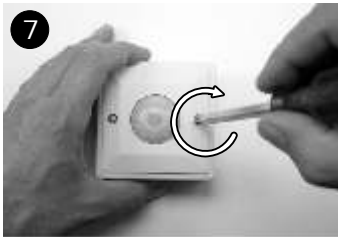

WALL/CEILING 360° DETECTOR

HOME CONTROL

	1		8		360° X 14m X 5m	12		3sec 40min	14		15		MAX. 2000W	17		
	E27- 1000W	20		E27- 2000W	21		H05RN-F 2 X 1mm ²	24		8mm	26		12V / max.400W	29		GUARANTEE 2 YEAR

WWW.ELRO.EU
 Roos Electronics bv.
 Postbus 117, 5126 ZJ Gilze, Holland
 WWW.ELRO.NL.COM - WWW.ELRO.BE.COM
 Roos Electronics GmbH Arnsberg-Germany
 WWW.ROOSELECTRONICS.DE
 EDEN, Vallauris, France WWW.EDEN.FR
 C H Byron Corporation, Bromsgrove, U.K.
 WWW.CHBYRON.COM

Attachementfor **SI 1**
SAFETY INSTRUCTIONS!

ES360M

WALL/CEILING 360° DETECTOR

8 TIME ADJUSTMENT (how long)

9 LUX ADJUSTMENT (when)

10 WARMING UP TIME

60sec.