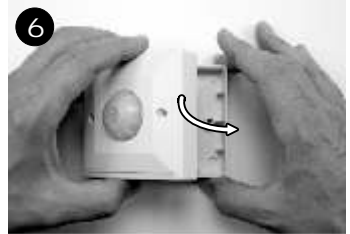

WALL/CEILING 360° DETECTOR

HOME CONTROL

	1		8		360° X 14m X 5m	12		3sec 40min	14		15		MAX. 2000W	17		
	E27- 1000W	20		E27- 2000W	21		H05RN-F 2 X 1mm ²	24		8mm	26		12V / max.400W	29		GUARANTEE 2 YEAR

WWW.ELRO.EU
 Roos Electronics bv.
 Postbus 117, 5126 ZJ Gilze, Holland
 WWW.ELRO.NL.COM - WWW.ELRO.BE.COM
 Roos Electronics GmbH Arnsberg-Germany
 WWW.ROOSELECTRONICS.DE
 EDEN, Vallauris, France WWW.EDEN.FR
 C H Byron Corporation, Bromsgrove, U.K.
 WWW.CHBYRON.COM

Attachementfor **SI 1**
SAFETY INSTRUCTIONS!

ES360M

WALL/CEILING 360° DETECTOR

8 TIME ADJUSTMENT (how long)

9 LUX ADJUSTMENT (when)

10 WARMING UP TIME

60sec.