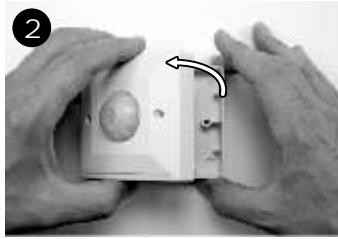

WALL/CEILING 360° DETECTOR

HOME CONTROL

	1		8		360° X 14m X 5m	12		3sec 40min	14		15		MAX. 2000W	17		
	E27- 1000W	20		E27- 2000W	21		H05RN-F 2 X 1mm ²	24		8mm	26		12V / max.400W	29		GUARANTEE 2 YEAR

WWW.ELRO.EU
 Roos Electronics bv.
 Postbus 117, 5126 ZJ Gilze, Holland
 WWW.ELRO.NL.COM - WWW.ELRO.BE.COM
 Roos Electronics GmbH Arnsberg-Germany
 WWW.ROOSELECTRONICS.DE
 EDEN, Vallauris, France WWW.EDEN.FR
 C H Byron Corporation, Bromsgrove, U.K.
 WWW.CHBYRON.COM

Attachementfor **SI 1**
SAFETY INSTRUCTIONS!

ES360M

WALL/CEILING 360° DETECTOR

8 TIME ADJUSTMENT (how long)

9 LUX ADJUSTMENT (when)

10 WARMING UP TIME

60sec.