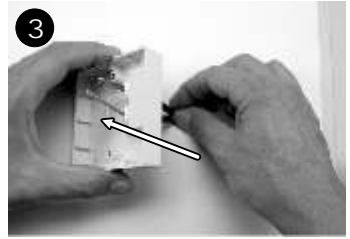

WALL/CEILING 360° DETECTOR

HOME CONTROL

	1		8		360° X 14m X 5m	12		3sec 40min	14		15		MAX. 2000W	17		
	E27- 1000W	20		E27- 2000W	21		H05RN-F 2 X 1mm ²	24		8mm	26		12V / max.400W	29		GUARANTEE 2 YEAR

WWW.ELRO.EU
 Roos Electronics bv.
 Postbus 117, 5126 ZJ Gilze, Holland
 WWW.ELRO.NL.COM - WWW.ELRO.BE.COM
 Roos Electronics GmbH Arnsberg-Germany
 WWW.ROOSELECTRONICS.DE
 EDEN, Vallauris, France WWW.EDEN.FR
 C H Byron Corporation, Bromsgrove, U.K.
 WWW.CHBYRON.COM

Attachementfor **SI 1**
SAFETY INSTRUCTIONS!

ES360M

WALL/CEILING 360° DETECTOR

8 TIME ADJUSTMENT (how long)

9 LUX ADJUSTMENT (when)

10 WARMING UP TIME

60sec.